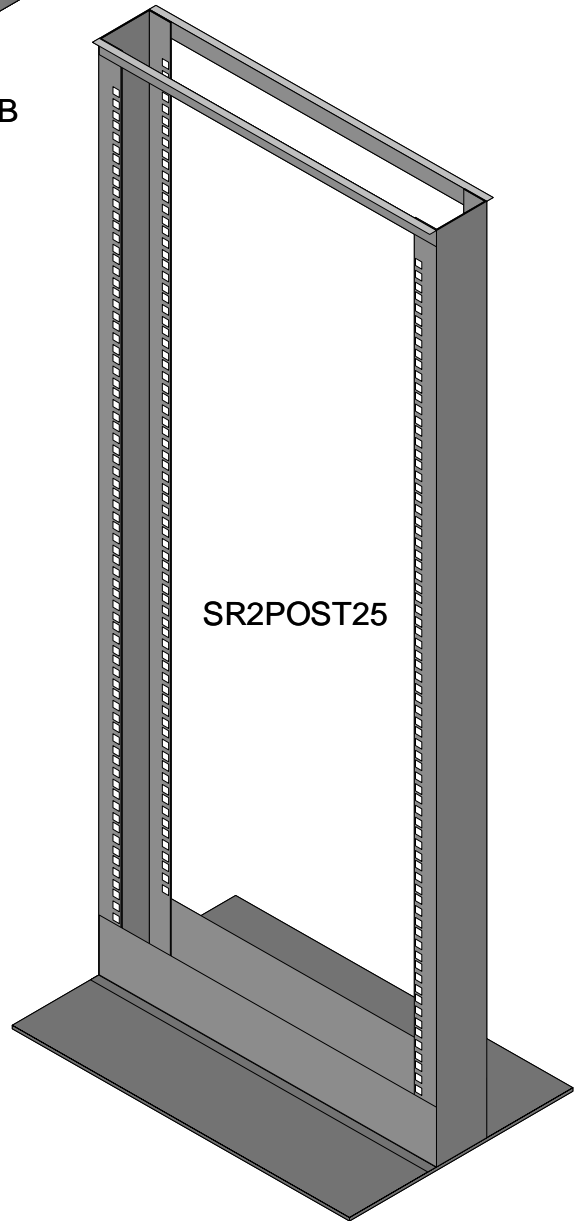

SR2POST25

Tripp Lite Visio Stencil Contents

VISIO STENCIL CREATED BY:
Visimation Inc.
info@visimation.com

NOTES:

REV:

VISIO STENCIL NAME:

Isometric

DATE

Page-2

SCALE

1:10

PAGE:

3 OF 6