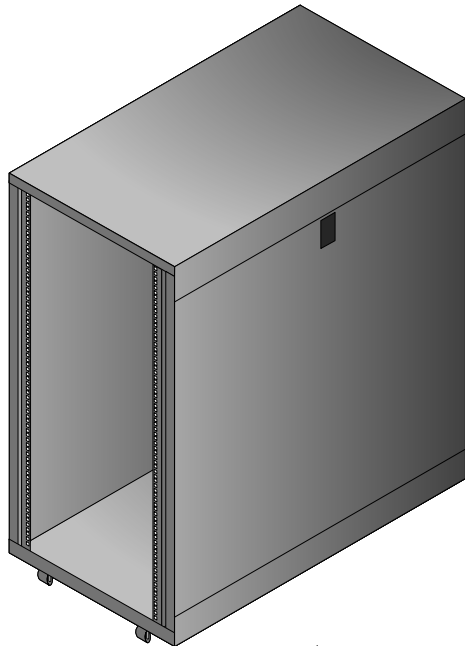

SR25UB

Tripp Lite Visio Stencil Contents

VISIO STENCIL CREATED BY:
Visimation Inc.
info@visimation.com

NOTES:

REV:

VISIO STENCIL NAME:

Isometric

DATE

Page-2

SCALE

1:10

PAGE:

3 OF 6