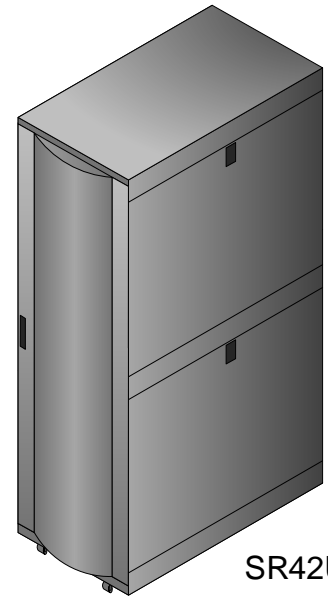

SCALE

1:10

PAGE:

3 OF 6

Console KVM

SR42UB

SR42UB

Single Phase UPS

SR48UB

SR4POST

SRCABLETRAY

SRCABLELADDER5FT

PDU

SRCOOL12K

Tripp Lite Visio Stencil Contents				VISIO STENCIL CREATED BY: Visimation Inc. info@visimation.com		NOTES:		REV:	
VISIO STENCIL NAME: Isometric				DATE	Page-3				PAGE:
				SCALE	1:10				4 OF 6