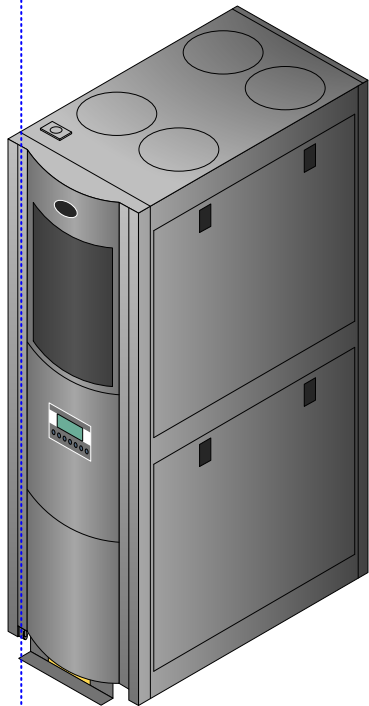

SR48UB

SR4POST

SRCABLETRAY

SRCABLELADDER5FT

PDU

SRCOOL12K

Tripp Lite Visio Stencil Contents				VISIO STENCIL CREATED BY: Visimation Inc. info@visimation.com		NOTES:		REV:	
VISIO STENCIL NAME: Isometric				DATE	Page-3				PAGE:
				SCALE	1:10				4 OF 6