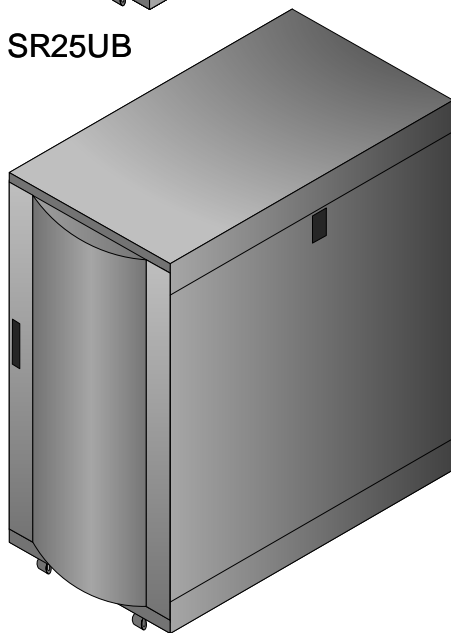

SR25UB

Tripp Lite Visio Stencil Contents

VISIO STENCIL CREATED BY:
Visimation Inc.
info@visimation.com

NOTES:

REV:

VISIO STENCIL NAME:

Isometric

DATE

Page-2

SCALE

1:10

PAGE:

3 OF 6