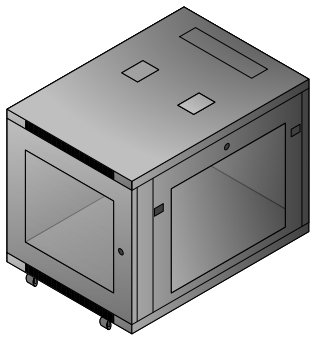

SR12UB

Tripp Lite Visio Stencil Contents

VISIO STENCIL CREATED BY:
Visimation Inc.
info@visimation.com

NOTES:

REV:

VISIO STENCIL NAME:

Isometric

DATE

Page-2

SCALE

1:10

PAGE:

3 OF 6