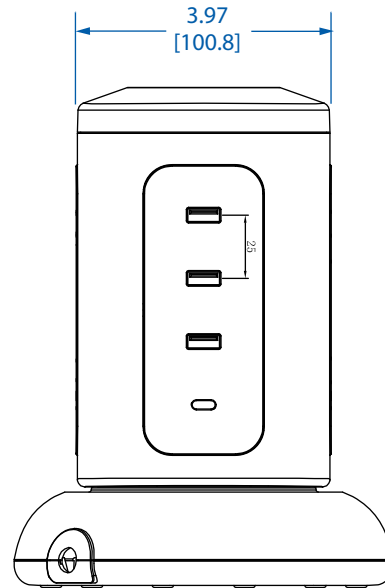

## Protect It!® 6-Outlet Surge Protector Tower

TOP VIEW

FRONT VIEW

BACK VIEW

BOTTOM VIEW

Dimensions: inches [mm]

We have a policy of continuous improvement. Specifications are subject to change without notice. Photos and illustrations may differ slightly from actual products.