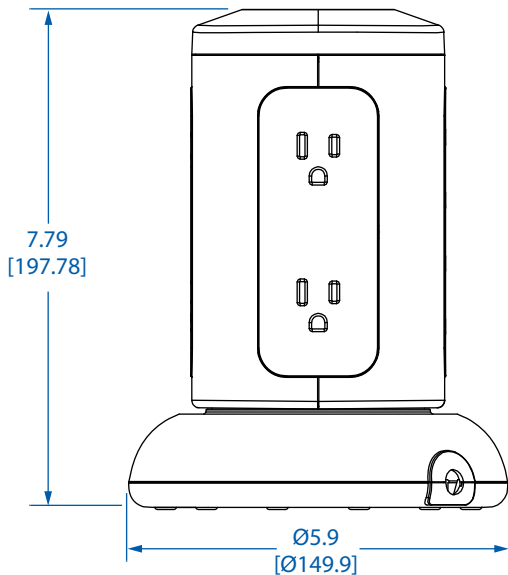

## Protect It!® 6-Outlet Surge Protector Tower

TOP VIEW

FRONT VIEW

BACK VIEW

BOTTOM VIEW

Dimensions: inches [mm]

We have a policy of continuous improvement. Specifications are subject to change without notice. Photos and illustrations may differ slightly from actual products.