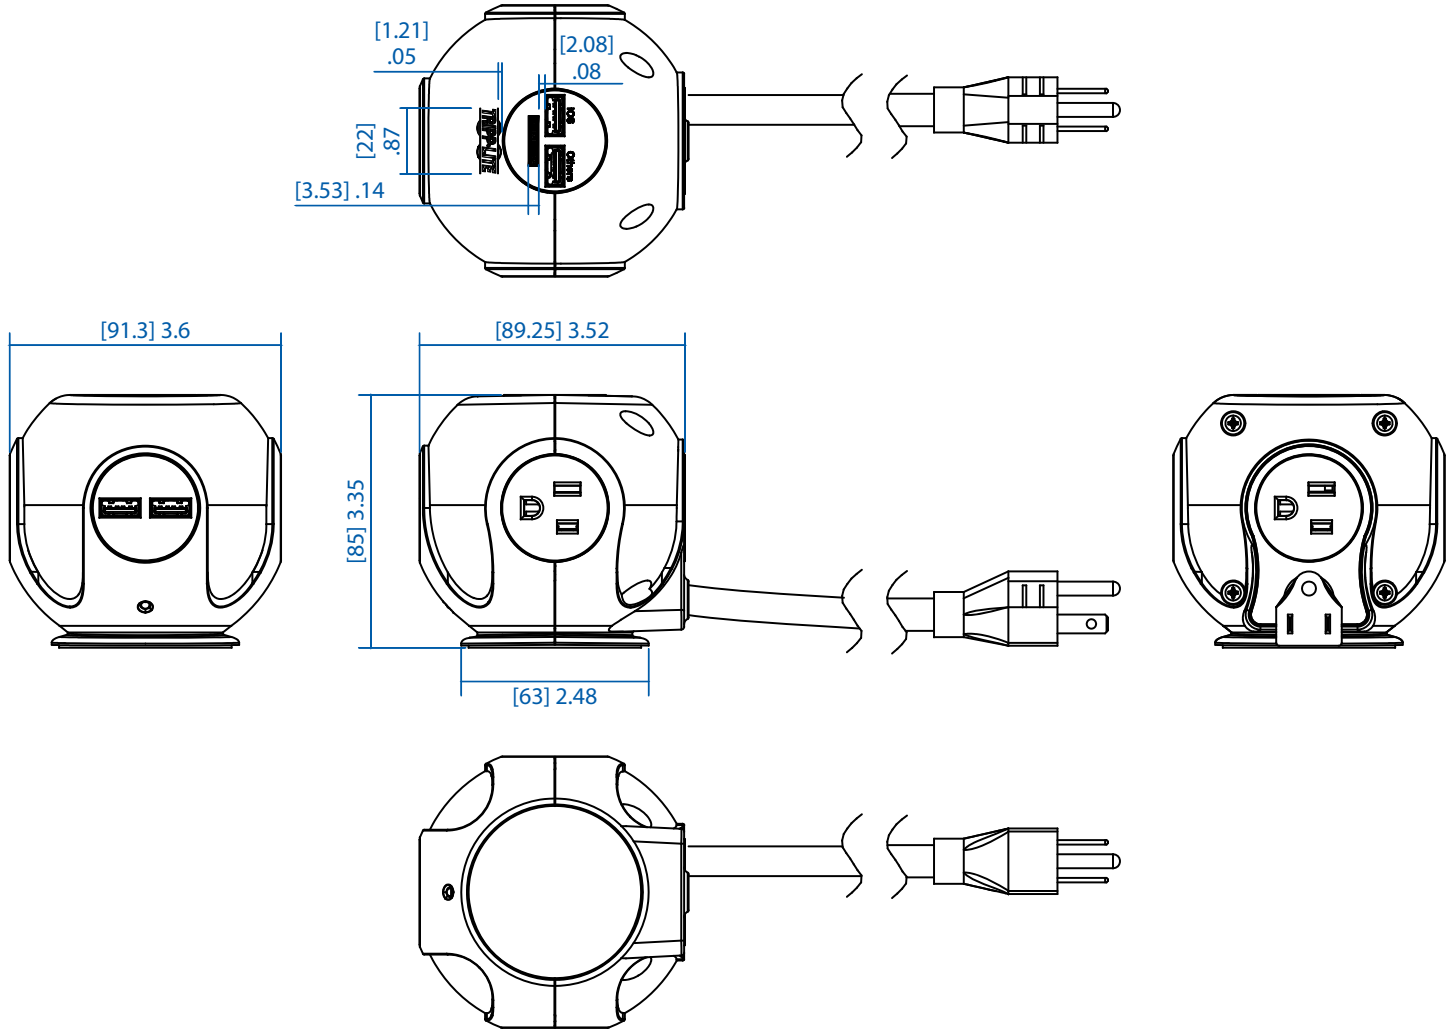

MODEL:

TLP38UAM

Safe-IT™ 3-Outlet Spherical Surge Protector

Dimensions: inches [mm]

We have a policy of continuous improvement. Specifications are subject to change without notice. Photos and illustrations may differ slightly from actual products.