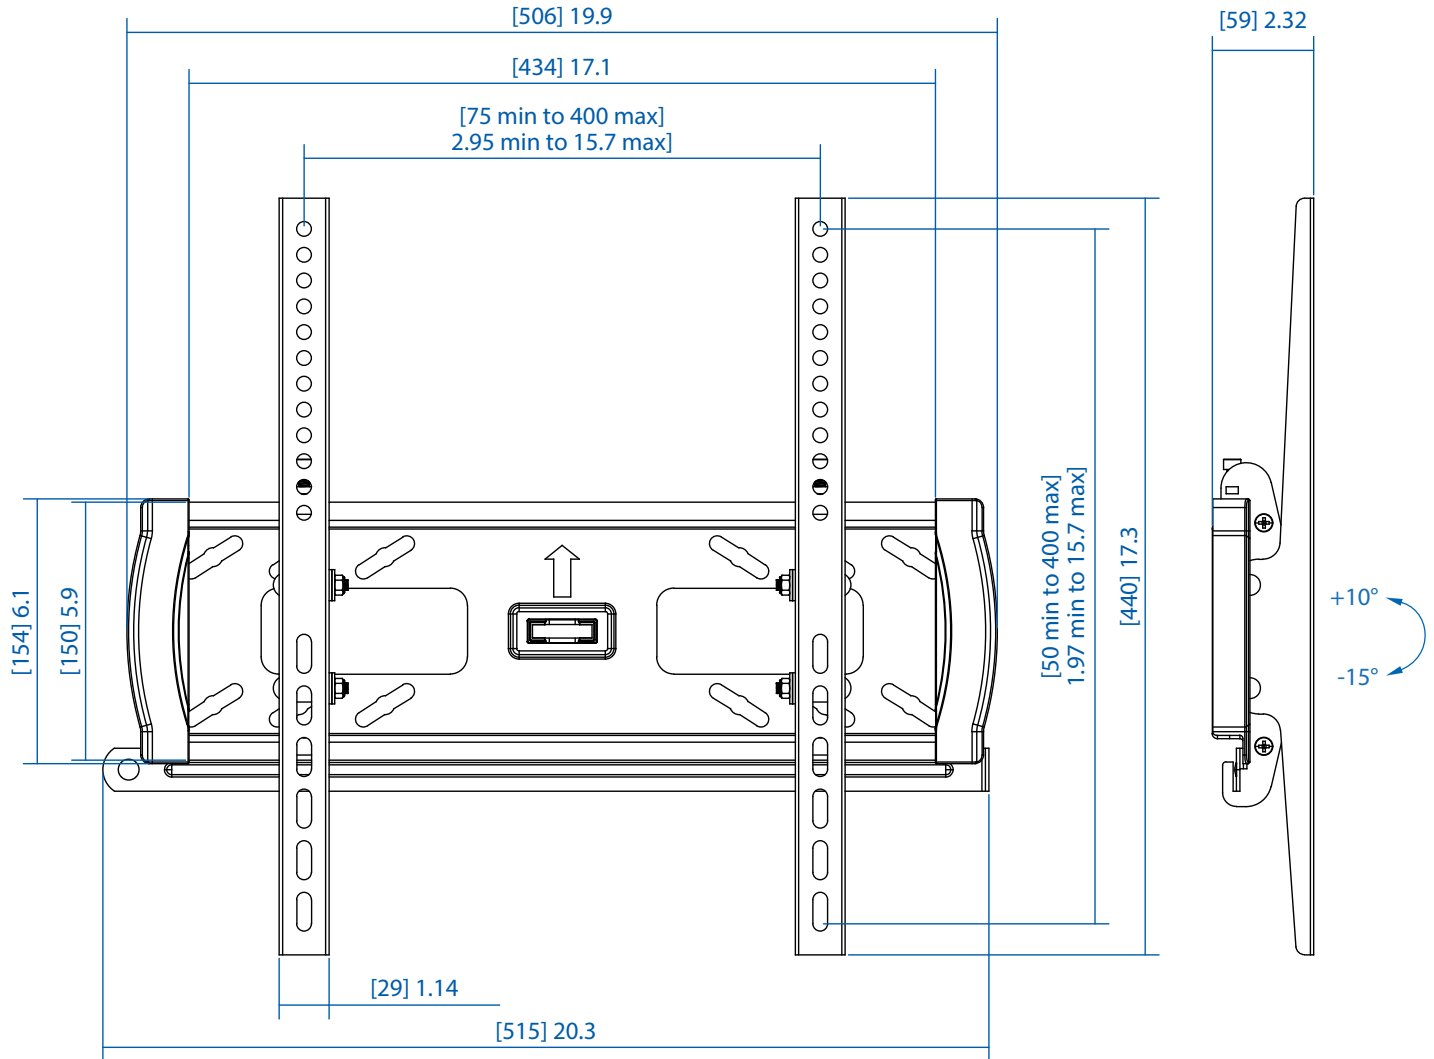

## Heavy-Duty Tilt Security Wall Mount for 32" to 55" Displays

Dimensions: [mm] inches

We have a policy of continuous improvement. Specifications are subject to change without notice. Photos and illustrations may differ slightly from actual products.