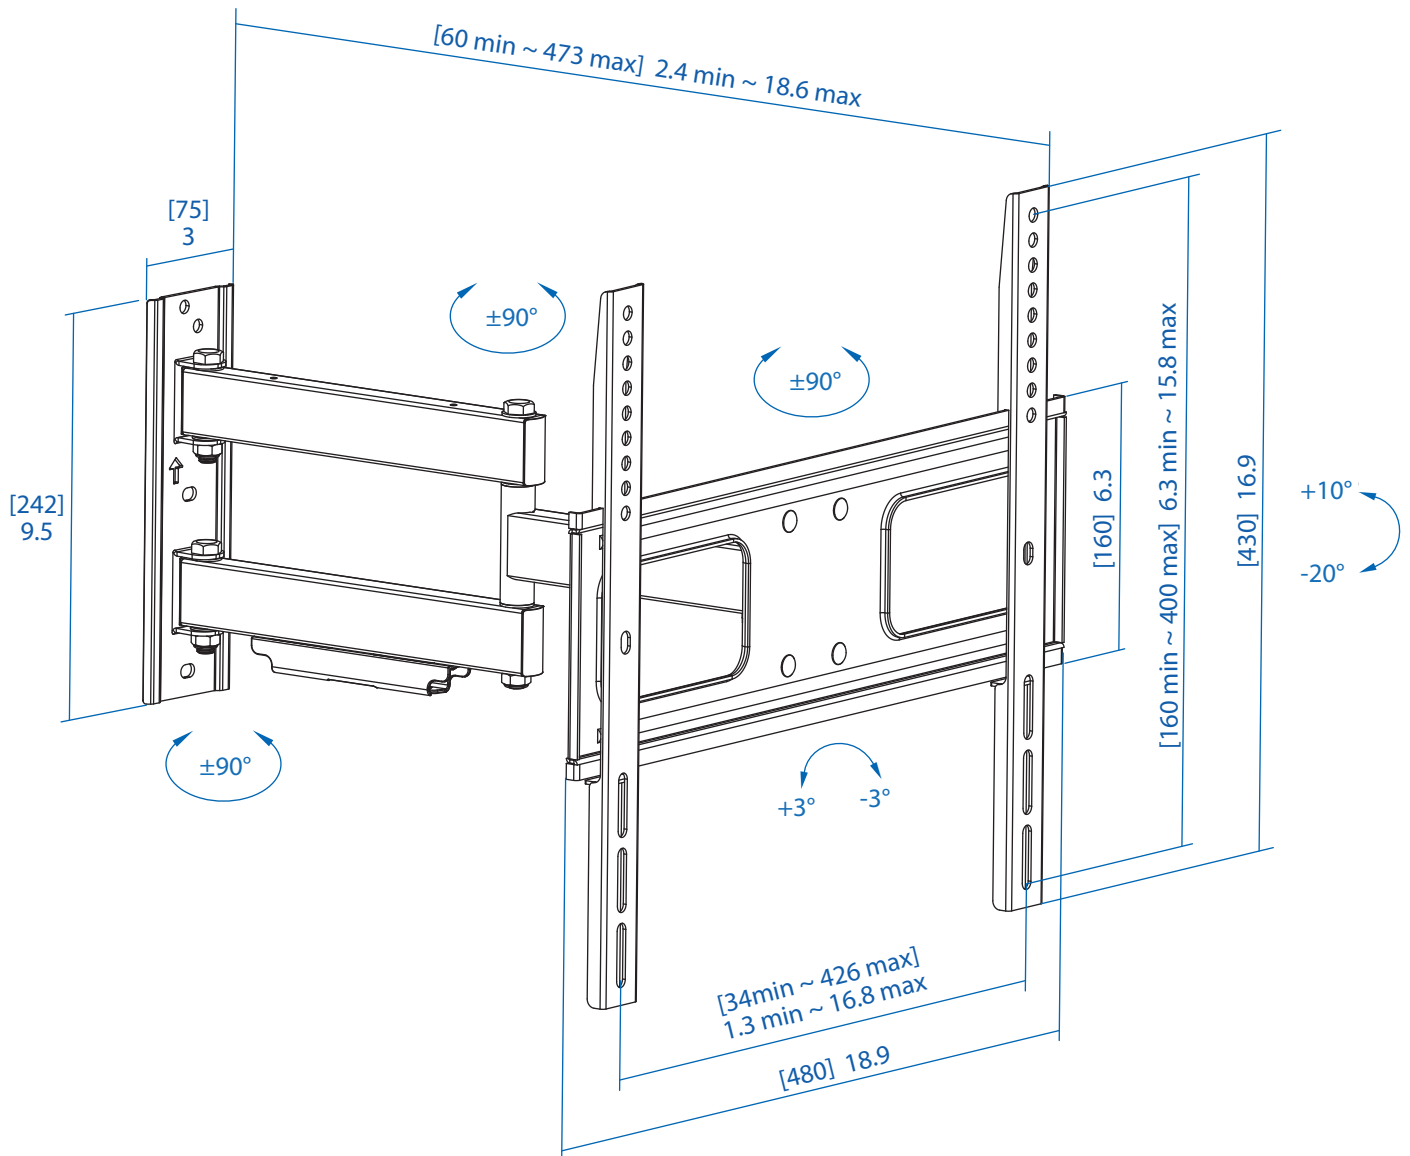

MODEL:

DWM3270XOUT

Outdoor Full-Motion Wall Mount for 32" to 80" Displays

Dimensions: [mm] inches

We have a policy of continuous improvement. Specifications are subject to change without notice. Photos and illustrations may differ slightly from actual products.