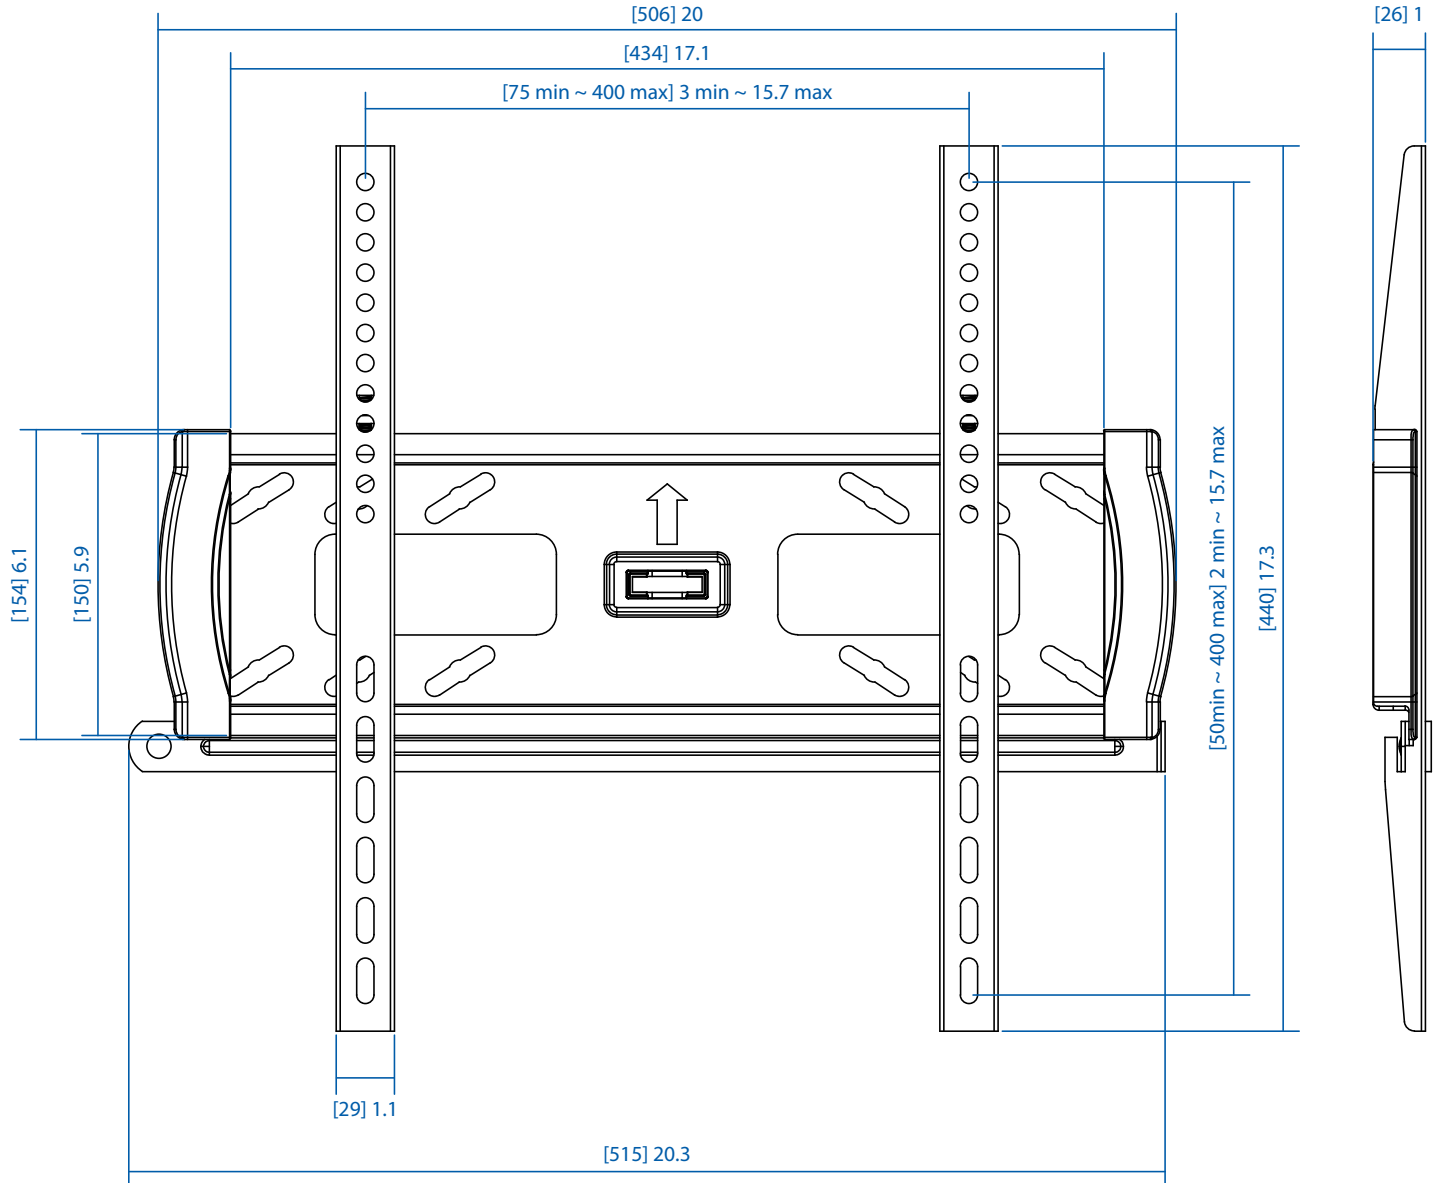

MODEL:

DWFSC3255MUL

Heavy-Duty Fixed Security Wall Mount for 32" to 55" Displays

Dimensions: [mm] inches

We have a policy of continuous improvement. Specifications are subject to change without notice. Photos and illustrations may differ slightly from actual products.