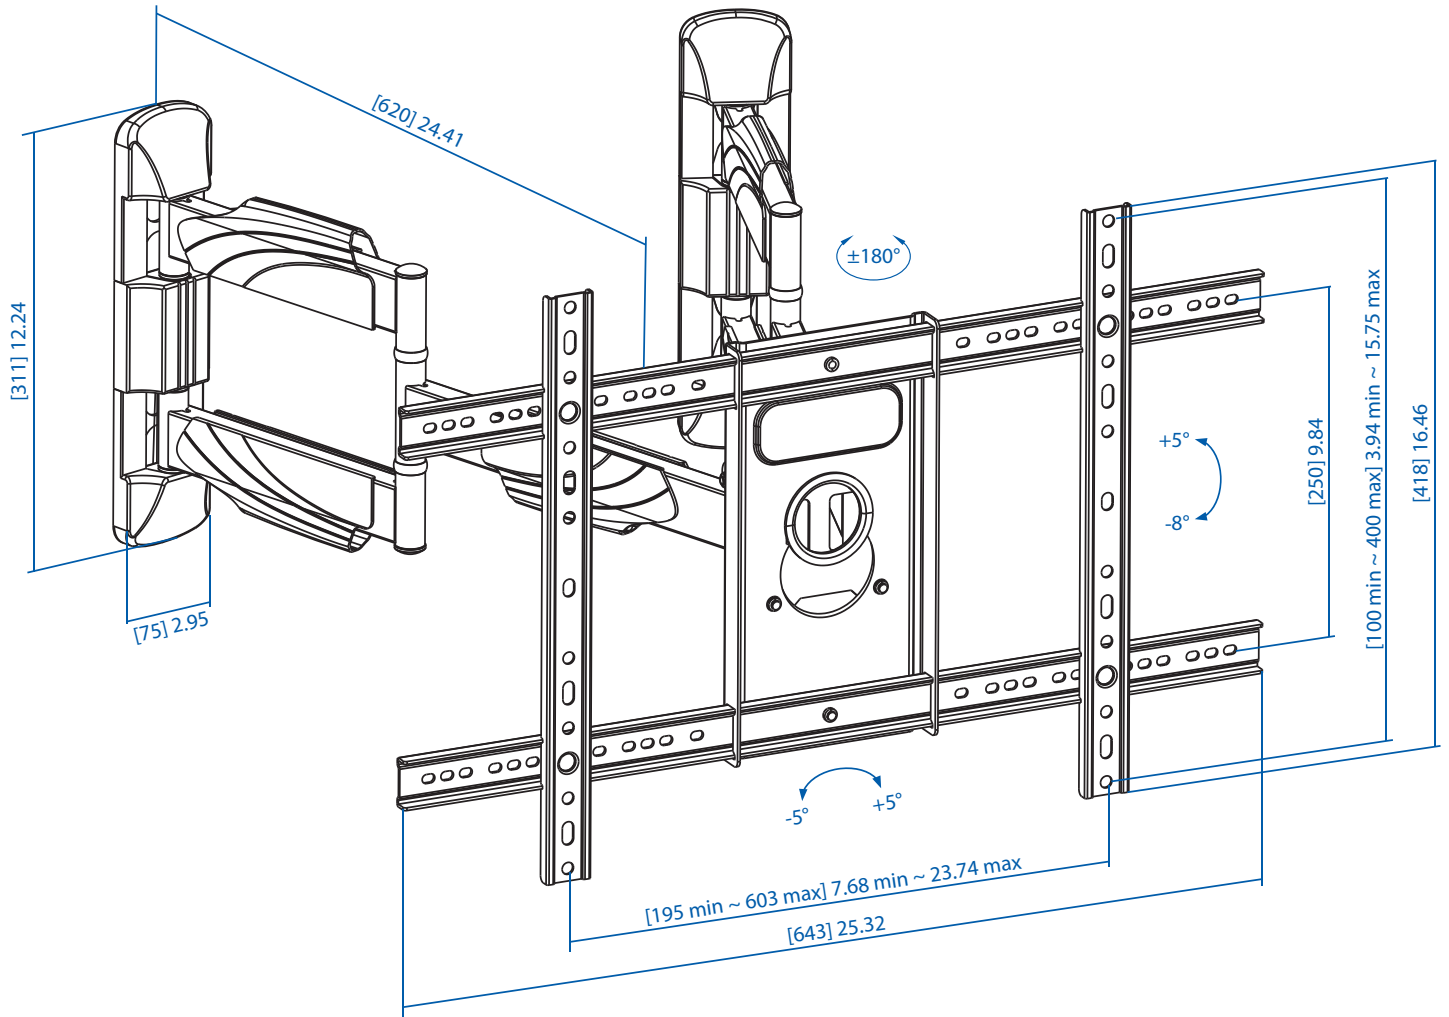

MODEL:

# DMWC3770M

Swivel/Tilt Corner Wall Mount for 37" to 70" Displays

Dimensions: [mm] inches

We have a policy of continuous improvement. Specifications are subject to change without notice. Photos and illustrations may differ slightly from actual products.