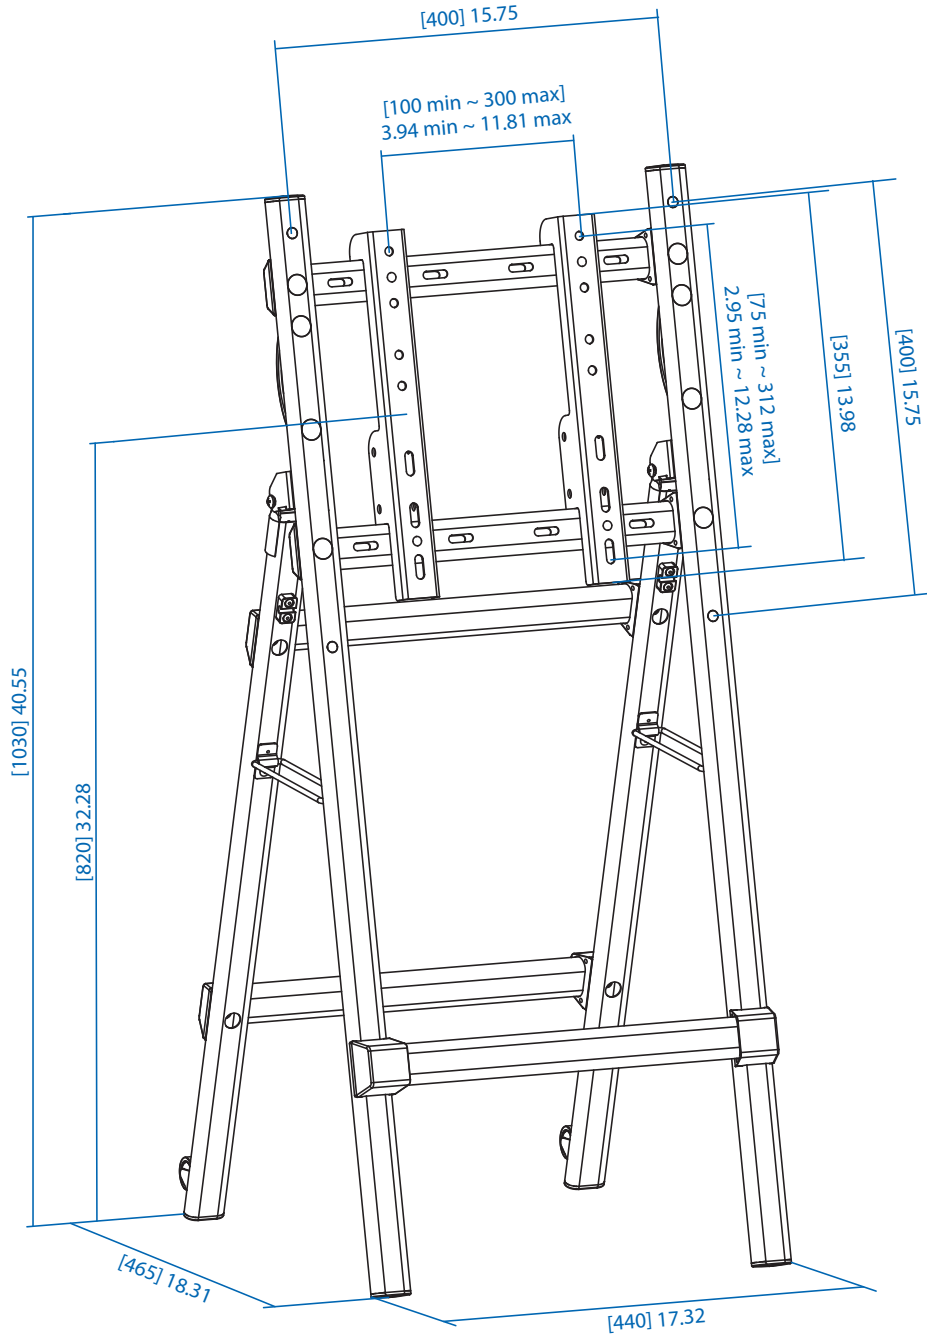

MODEL:

DMPDS3255CF

Portable Digital Signage Stand for 32" to 55" Displays

Dimensions: [mm] inches

We have a policy of continuous improvement. Specifications are subject to change without notice. Photos and illustrations may differ slightly from actual products.