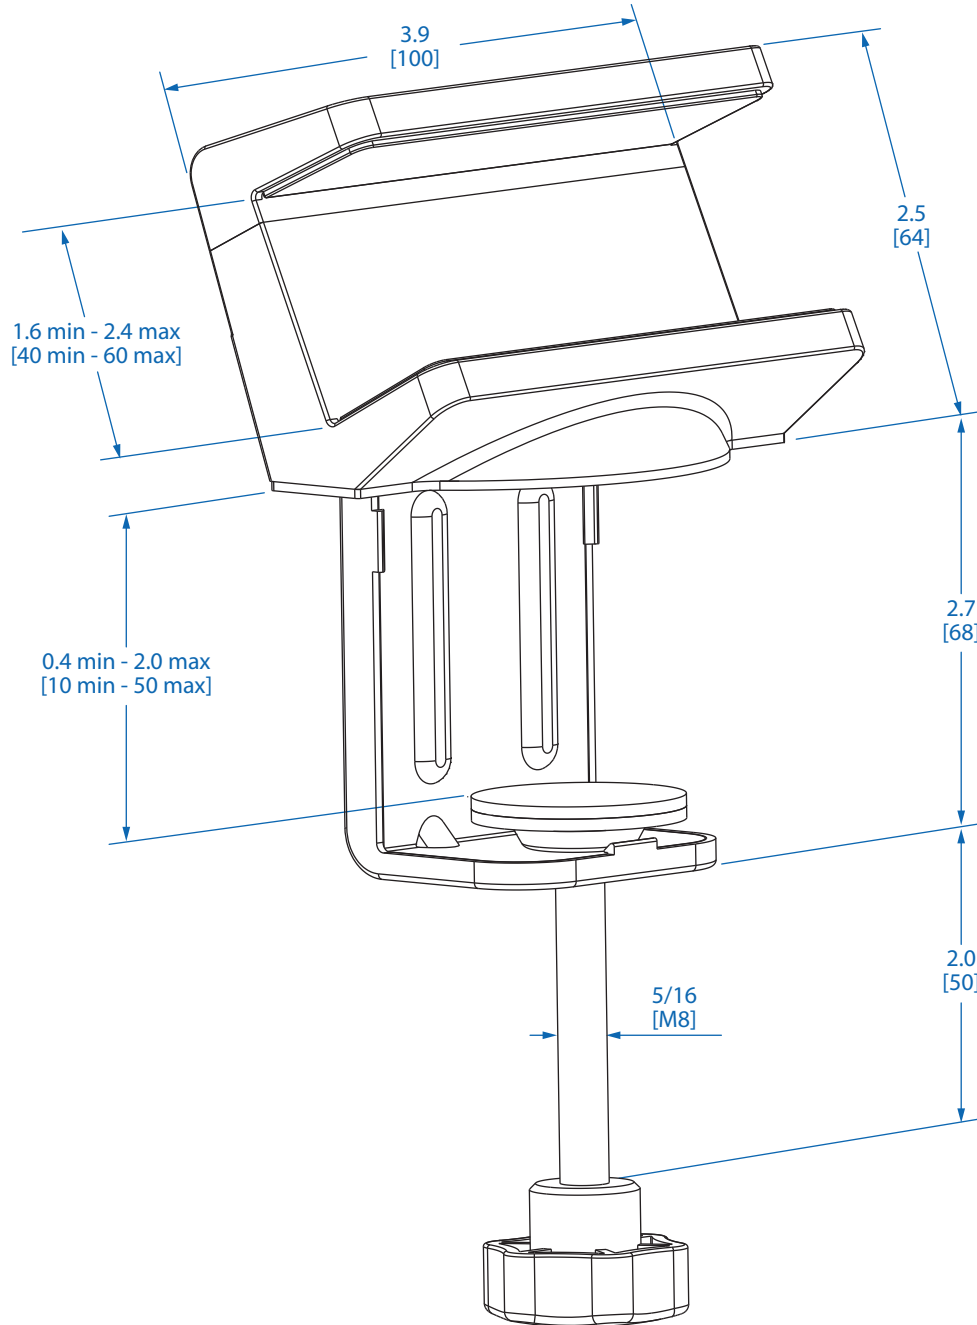

MODEL:

CLAMPUSW

Clamp-On Power Strip Holder (White)

Dimensions: inches [mm]

We have a policy of continuous improvement. Specifications are subject to change without notice. Photos and illustrations may differ slightly from actual products.