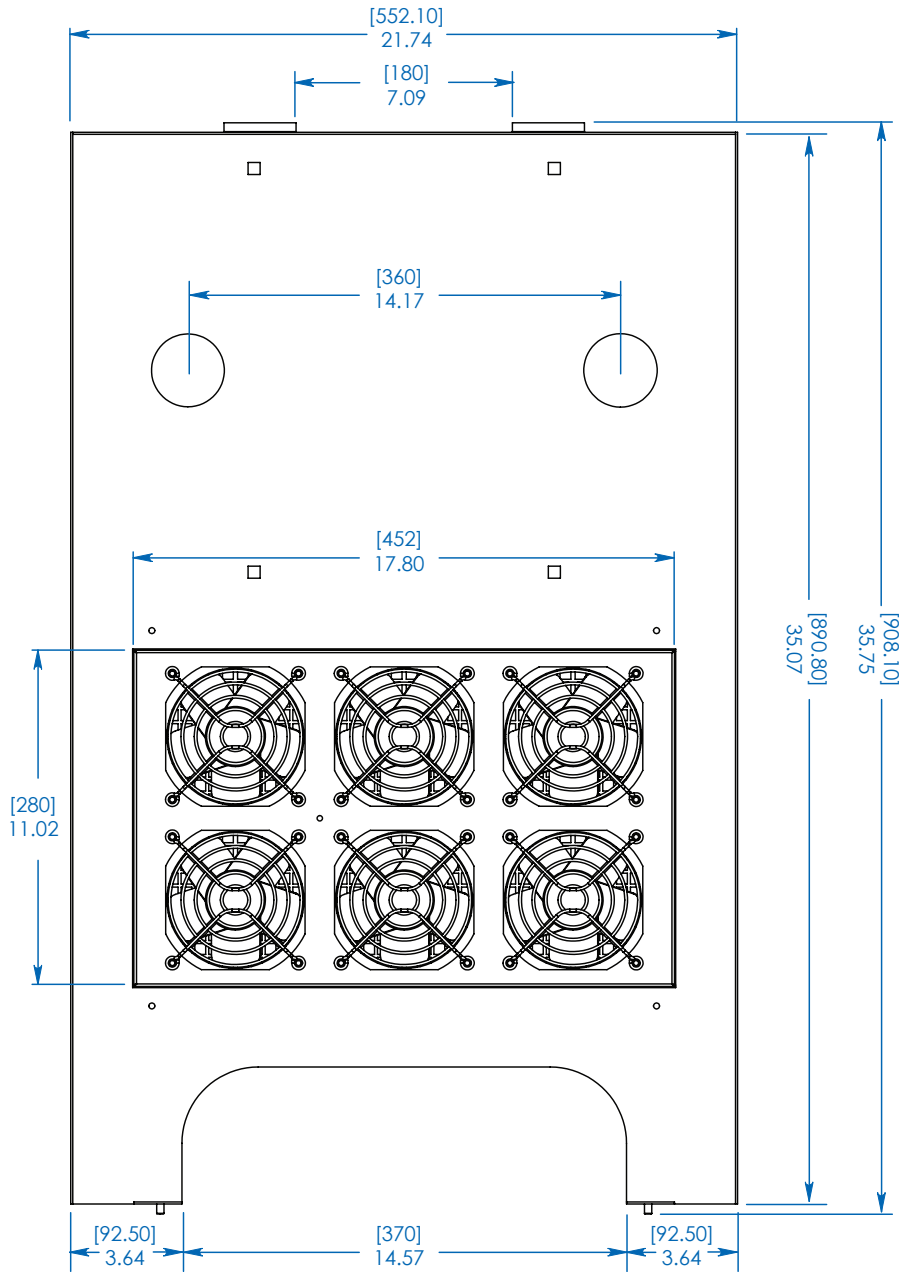

### Specifications

Model	SRFANROOF
Material of Construction:	Cold Rolled Steel
Fan Type:	4 in. - 120V, high-performance (x6)
Airflow (Cubic Feet per Minute):	630
Input Connector:	5-15P
Cord Length:	6 ft. (1.8 m)
Unit Dimensions (H x W x D):	2.1 x 21.9 x 35.5 in (53.3 x 556.3 x 901.7 mm)
Shipping Dimensions (H x W x D):	3.1 x 23.3 x 37 in (78.7 x 591.8 x 939.8 mm)
Unit Weight:	22 lb (9.98 kg)
Shipping Weight:	25 lb (11.34 kg)
Standards:	Tested to RoHS

Tripp Lite has a policy of continuous improvement. Specifications are subject to change without notice.

- SRFANROOF is compatible with all standard 19" rack enclosures. Includes toolless mounting hardware.

**SEE NEXT PAGE FOR DETAILED UNIT MEASUREMENTS**

1000 Eaton Boulevard  
Cleveland, OH 44122  
United States  
TrippLite.Eaton.com

TOP VIEW

SIDE VIEW

FRONT VIEW

MODEL:  
**SRFANROOF**  
**TRIPP·LITE**

1000 Eaton Boulevard  
 Cleveland, OH 44122  
 United States  
 TrippLite.Eaton.com

Dimensions: [mm] INCHES

Tripp Lite has a policy of continuous improvement. Specifications are subject to change without notice.