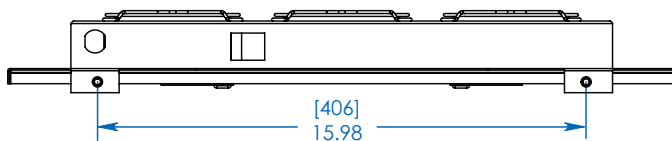

### Specifications

Model	SRFANROOF
Material of Construction:	Cold Rolled Steel
Fan Type:	4 in. - 120V, high-performance (x6)
Airflow (Cubic Feet per Minute):	630
Input Connector:	5-15P
Cord Length:	6 ft. (1.8 m)
Unit Dimensions (H x W x D):	2.1 x 21.9 x 35.5 in (53.3 x 556.3 x 901.7 mm)
Shipping Dimensions (H x W x D):	3.1 x 23.3 x 37 in (78.7 x 591.8 x 939.8 mm)
Unit Weight:	22 lb (9.98 kg)
Shipping Weight:	25 lb (11.34 kg)
Standards:	Tested to RoHS

**SEE NEXT PAGE FOR DETAILED UNIT MEASUREMENTS**

1000 Eaton Boulevard  
Cleveland, OH 44122  
United States  
TrippLite.Eaton.com

TOP VIEW

SIDE VIEW

FRONT VIEW

MODEL:  
**SRFANROOF**  
**TRIPP·LITE**

1000 Eaton Boulevard  
 Cleveland, OH 44122  
 United States  
 TrippLite.Eaton.com

Dimensions: [mm] INCHES

Tripp Lite has a policy of continuous improvement. Specifications are subject to change without notice.