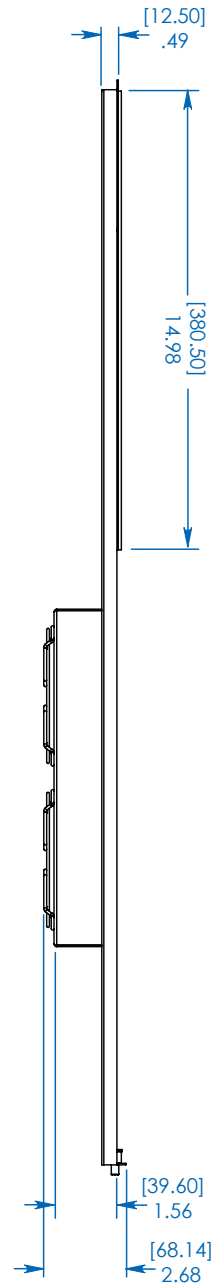

### Specifications

Model	SRFANROOF
Material of Construction:	Cold Rolled Steel
Fan Type:	4 in. - 120V, high-performance (x6)
Airflow (Cubic Feet per Minute):	630
Input Connector:	5-15P
Cord Length:	6 ft. (1.8 m)
Unit Dimensions (H x W x D):	2.1 x 21.9 x 35.5 in (53.3 x 556.3 x 901.7 mm)
Shipping Dimensions (H x W x D):	3.1 x 23.3 x 37 in (78.7 x 591.8 x 939.8 mm)
Unit Weight:	22 lb (9.98 kg)
Shipping Weight:	25 lb (11.34 kg)
Standards:	Tested to RoHS

Tripp Lite has a policy of continuous improvement. Specifications are subject to change without notice.

- SRFANROOF is compatible with all standard 19" rack enclosures. Includes toolless mounting hardware.

**SEE NEXT PAGE FOR DETAILED UNIT MEASUREMENTS**

1000 Eaton Boulevard  
Cleveland, OH 44122  
United States  
TrippLite.Eaton.com

TOP VIEW

SIDE VIEW

FRONT VIEW

MODEL:  
**SRFANROOF**  
**TRIPP·LITE**

1000 Eaton Boulevard  
 Cleveland, OH 44122  
 United States  
 TrippLite.Eaton.com

Dimensions: [mm] INCHES

Tripp Lite has a policy of continuous improvement. Specifications are subject to change without notice.