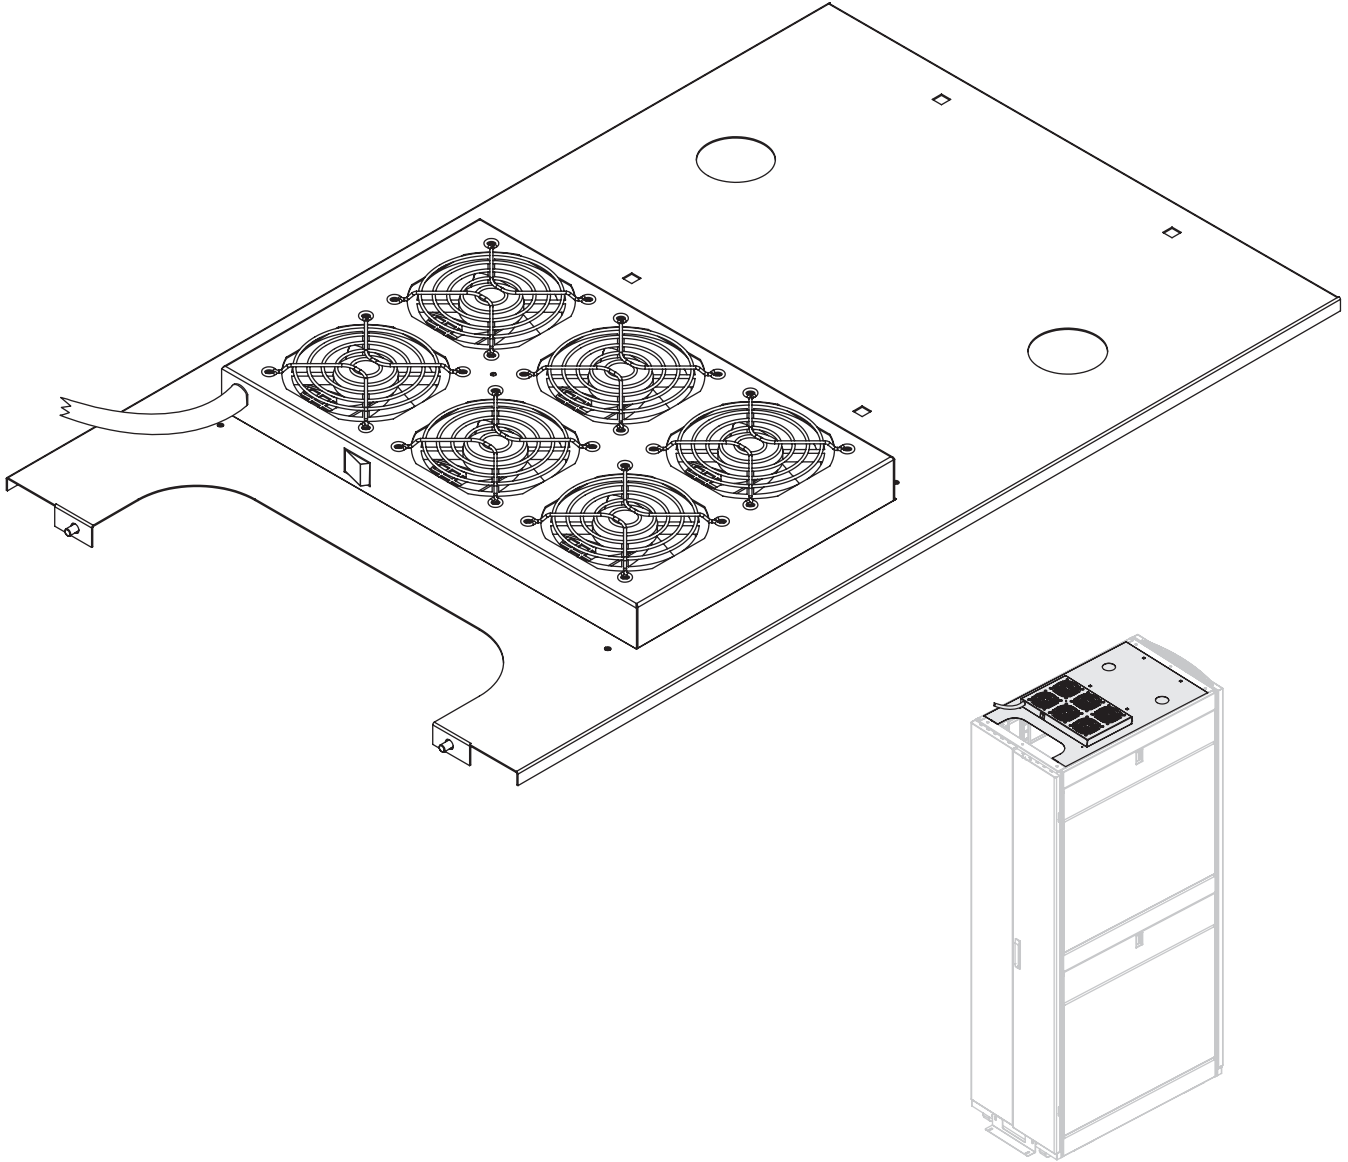

### Specifications

Model	SRFANROOF
Material of Construction:	Cold Rolled Steel
Fan Type:	4 in. - 120V, high-performance (x6)
Airflow (Cubic Feet per Minute):	630
Input Connector:	5-15P
Cord Length:	6 ft. (1.8 m)
Unit Dimensions (H x W x D):	2.1 x 21.9 x 35.5 in (53.3 x 556.3 x 901.7 mm)
Shipping Dimensions (H x W x D):	3.1 x 23.3 x 37 in (78.7 x 591.8 x 939.8 mm)
Unit Weight:	22 lb (9.98 kg)
Shipping Weight:	25 lb (11.34 kg)
Standards:	Tested to RoHS