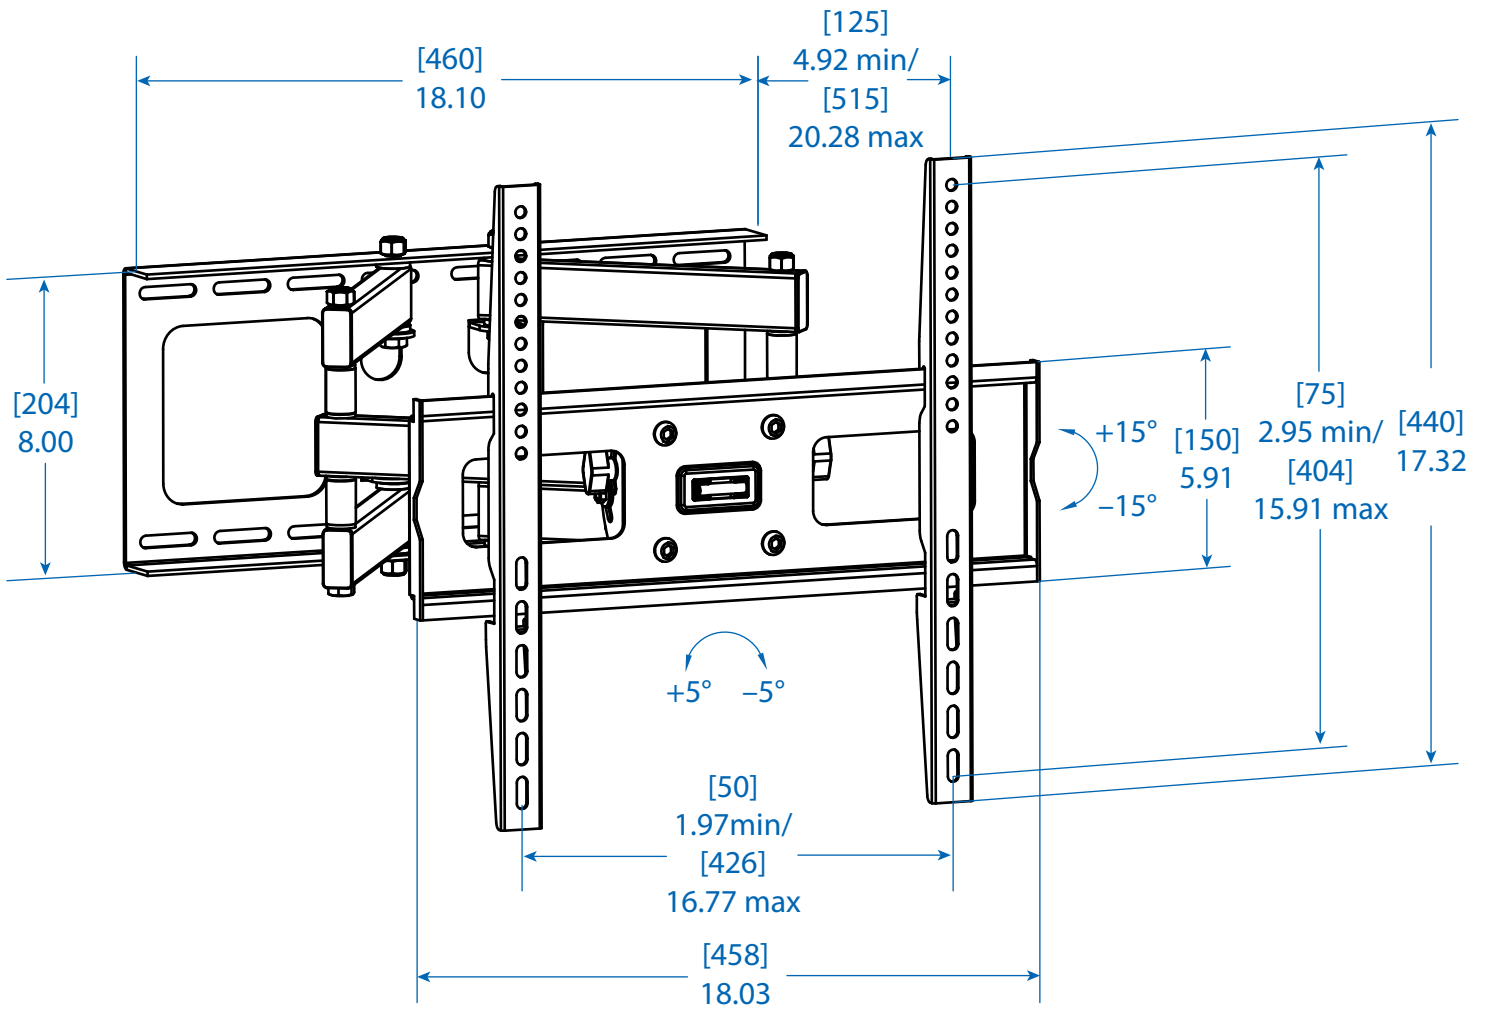

MODEL:

# DWM2655M

Dimensions: [mm] INCHES

Tripp Lite has a policy of continuous improvement. Specifications are subject to change without notice.

1111 W. 35th Street  
Chicago, IL 60609 USA  
773.869.1234  
www.tripplite.com