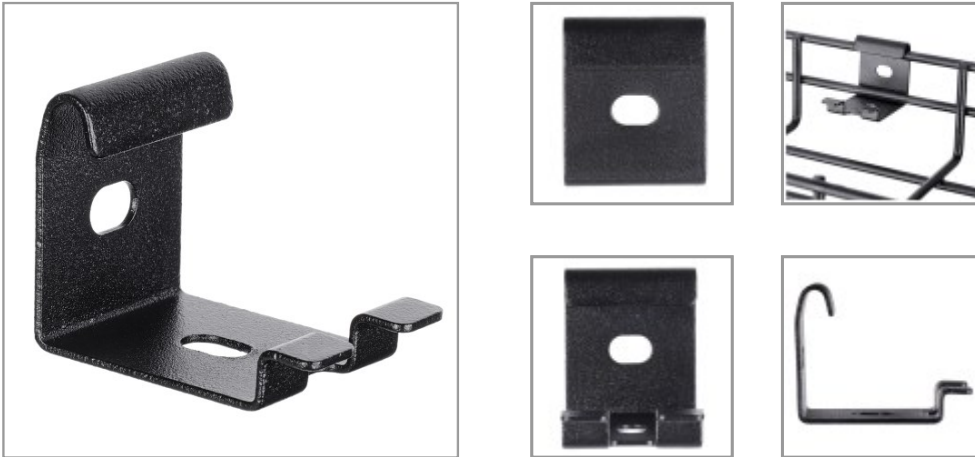

Light Wall Bracket for Small Wire Mesh Cable Trays

MODEL NUMBER: SRWBWALLBRKTLD

Securely attaches sections of wire mesh cable tray along the wall of your data center, network closet or industrial space.

Features

High-Resiliency Wall Bracket Helps You Create Custom Cable Management Schemes

The SmartRack® SRWBWALLBRKTLD is a black powder-coated metal bracket for easy installation with your wire mesh cable tray. This light-duty horn bracket allows you to mount sections of cable tray along the wall of your data center, network closet or industrial space to complete your cable management application. It mounts to the wall with user-supplied hardware and then easily snaps into the wire mesh. It is compliant with small, lighter-load cable tray sections, such as SRWB6210STR. For best practice, tray support is recommended approximately every five feet.

Specifications

OVERVIEW	
UPC Code	037332240453
Product Type	Mounting Bracket
Accessory Type	Cable Management Accessories
Cable Management System Component Type	Mounting Bracket
PHYSICAL	
Color	Black
Cable Jacket Color	Black
Shipping Dimensions (hwd / in.)	5.90 x 5.12 x 1.57
Shipping Weight (kg)	0.03
Unit Dimensions (hwd / in.)	1.450 x 1.180 x 1.575

Highlights

- Safely mounts wire mesh cable trays along the wall with user-supplied hardware
- Allows you more flexibility in routing custom cable management applications
- Made from resilient black powder-coated metal designed to last