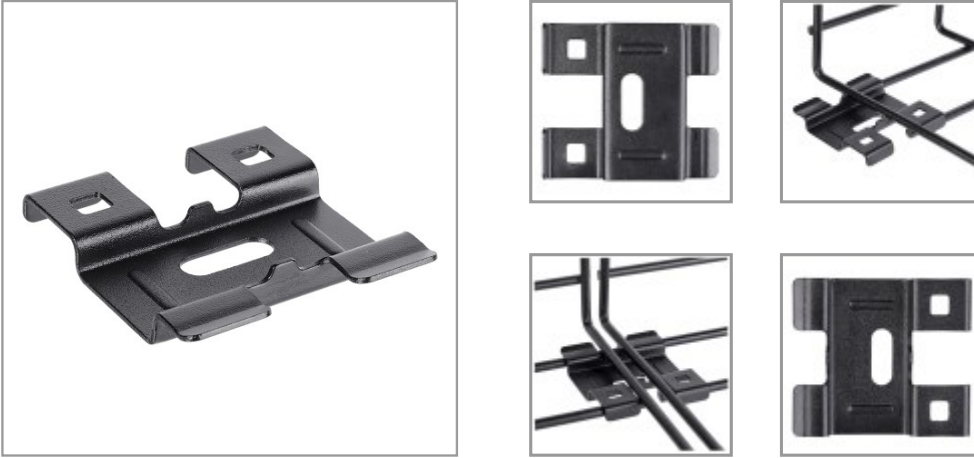

Toolless Coupler Base for Wire Mesh Cable Trays

MODEL NUMBER: SRWBTLCLRBS

Securely connects straight sections of wire mesh cable tray in your data center or network closet with no tools needed.

Features

Toolless Coupler Base Helps You Create Custom Cable Management Schemes

The SmartRack® SRWBTLCLRBS is a black powder-coated metal coupler for easy installation with your wire mesh cable tray. It connects two straight sections of cable tray to extend your cable management application along the wall, floor or ceiling of your data center, network closet or industrial space. The coupler snaps easily into the wire mesh with no mounting hardware required. Multiple SRWBTLCLRBS couplers may be needed for wide cable trays. Use with SRWBUNVCPLR Coupler Kit (sold separately) to ensure the best connection.

Highlights

- Safely connects a straight line of wire mesh cable trays along a ceiling, floor or wall
- Allows you more flexibility in routing custom cable management schemes
- Snaps easily into position with no mounting hardware needed

Applications

- Extend a wire mesh cable tray system along the wall, floor or ceiling of your data center

System Requirements

SRWB sectional piece

Package Includes

- SRWBTLCLRBS Coupler base
- Installation guide