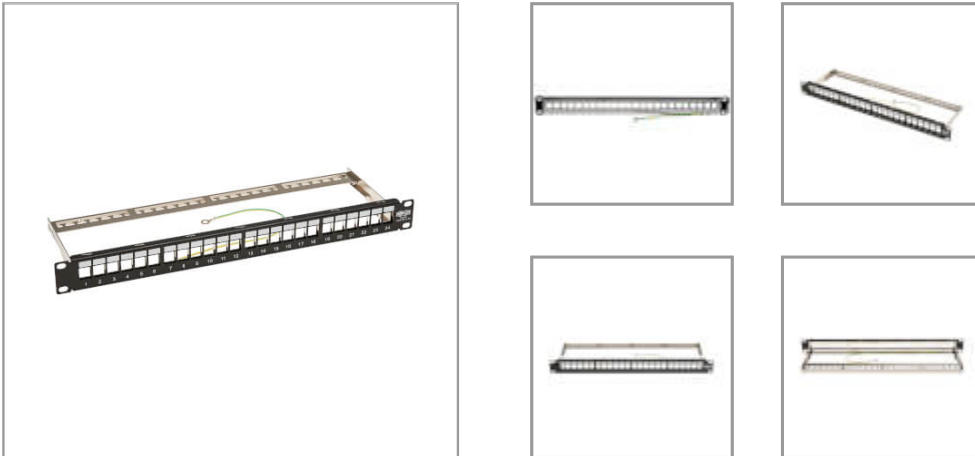

24-Port 1U Rack-Mount Shielded Blank Keystone/Multimedia Patch Panel, RJ45 Ethernet, USB, HDMI, Cat5e/6

MODEL NUMBER: **N062-024-KJ-SH**

Manages and organizes input and output cable connections in your network. Customizable solution for a variety of applications, including Ethernet, voice, audio/video and USB.

Description

The N062-024-KJ-SH 24-Port 1U Rack-Mount Shielded Blank Keystone/Multimedia Patch Panel manages and organizes the cabling in your network. The 24 blank cutouts accommodate all keystone jacks, including RJ45 Ethernet, HDMI audio/video, voice and USB applications. The rear cable manager keeps cables neat, tidy and efficiently organized on the back of the panel. Ports are clearly numbered to help you identify connections. Mounts easily into 1U of an EIA-standard 19-inch two-post rack or wall-mount rack enclosure. Made from fully shielded, heavy-duty steel. Grounding wire included.

Features

Manages and Organizes a Wide Variety of Cabling 24 blank cutouts accommodate most keystone jacks in the market
For use with RJ45 Ethernet, HDMI audio/video, voice, USB and other applications
Ports are numbered for easy connection identification
Fully shielded, heavy-duty steel construction

- 24 blank cutouts compatible with all keystone jacks
- Fully shielded, heavy-duty steel construction
- Rear cable manager keeps cables organized
- Numbered ports for easy connection identification
- Mounts into 1U of EIA-standard 19 in. 2-post or wall-mount rack