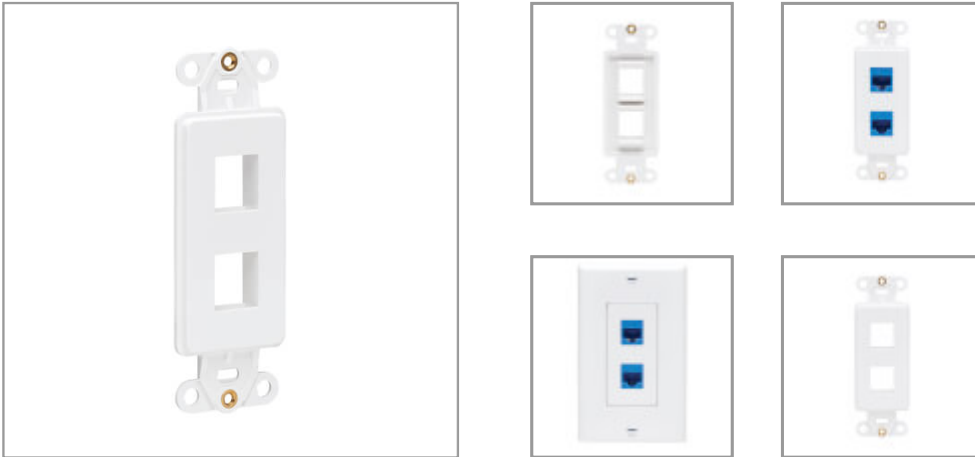

# Center Plate Insert, Decora Style - Vertical, 2 Ports

MODEL NUMBER: N042D-002V-WH

Clean, simple insert mounts within Decora-style wall plate for terminating in-wall audio/video, voice or Ethernet cable installations.

## Features

**Decora-Style Face Plate Connects Audio/Video, Voice and Data Cable Lines at the Wall** This vertical-style center insert provides a clean, simple method for your premise wiring applications, including home theater (audio/video), VoIP phones (voice) and Ethernet (data). Any type of keystone jack, including those used in HDMI, DisplayPort, RCA, USB and Cat5e/6/6a installations, snaps easily into the cutouts for quick cable connection.

**High-Impact Construction Designed to Blend In Seamlessly** The Decora-style polycarbonate insert plate is white and blends elegantly into any home or office décor for a sleek, professional installation. Mounting screws are included for flush mounting the insert with a compatible Decora-style wall plate (sold separately).

## Specifications

OVERVIEW	
UPC Code	037332249708
Technology	Cat5/5e; Cat6; Cat6a; DisplayPort; HDBaseT; HDMI; USB 2.0 (High Speed)
Country/Region	Global
CONNECTIONS	
Number of Ports	2
Side A - Connector 1	KEYSTONE JACK CUTOUT
Side B - Connector 1	KEYSTONE JACK CUTOUT
PHYSICAL	