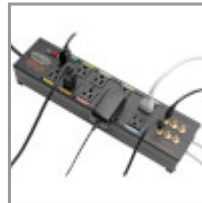

## Isobar 10-Outlet Home/Business Theater Surge Protector, 8 ft. Cord with Right-Angle Plug, 3840 Joules, LEDs, Metal Housing

MODEL NUMBER: HT10DBS

Premium protection for A/V home or business theater components, including HDTVs and stereo receivers, against dangerous power surges, spikes and line noise. Recommended for medium-to-large home and business theater installations.

**10 Outlets Accept Wide Range of Electronic Devices** 10 NEMA 5-15R AC outlets accept most home theater equipment 4 widely spaced outlets accommodate bulky transformers without blocking other outlets Included safety covers block accidental contact with unused outlets Color-coded labels make it easy to coordinate outlets with equipment cords

**Fits Effortlessly Into Your Setup** 8 ft. (2.4 m) AC power cord reaches nearby outlets Space-saving right-angle NEMA 5-15P plug allows furniture and equipment to move flush against the wall Keyhole slots on bottom panel provide convenient wall or desk mounting options Metal housing designed for long life