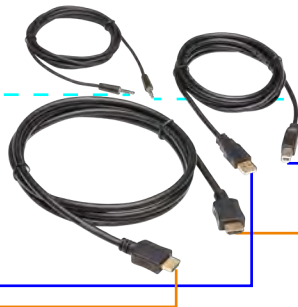

P782-XXX-HA

Powering and Connecting Your World

ORIGEN

P782-XXX-HA

B024-HU08

B024-HU16

HDMI (MACHO)

3.5mm (MACHO)

▶ CONEXIÓN USB
▶ CONEXIÓN HDMI

USB-A (MACHO)

USB-B (MACHO)

HIGH-DEFINITION MULTIMEDIA INTERFACE

The terms HDMI, HDMI High-Definition Multimedia Interface, and the HDMI logo are trademarks or registered trademarks of HDMI Licensing Administrator, Inc.