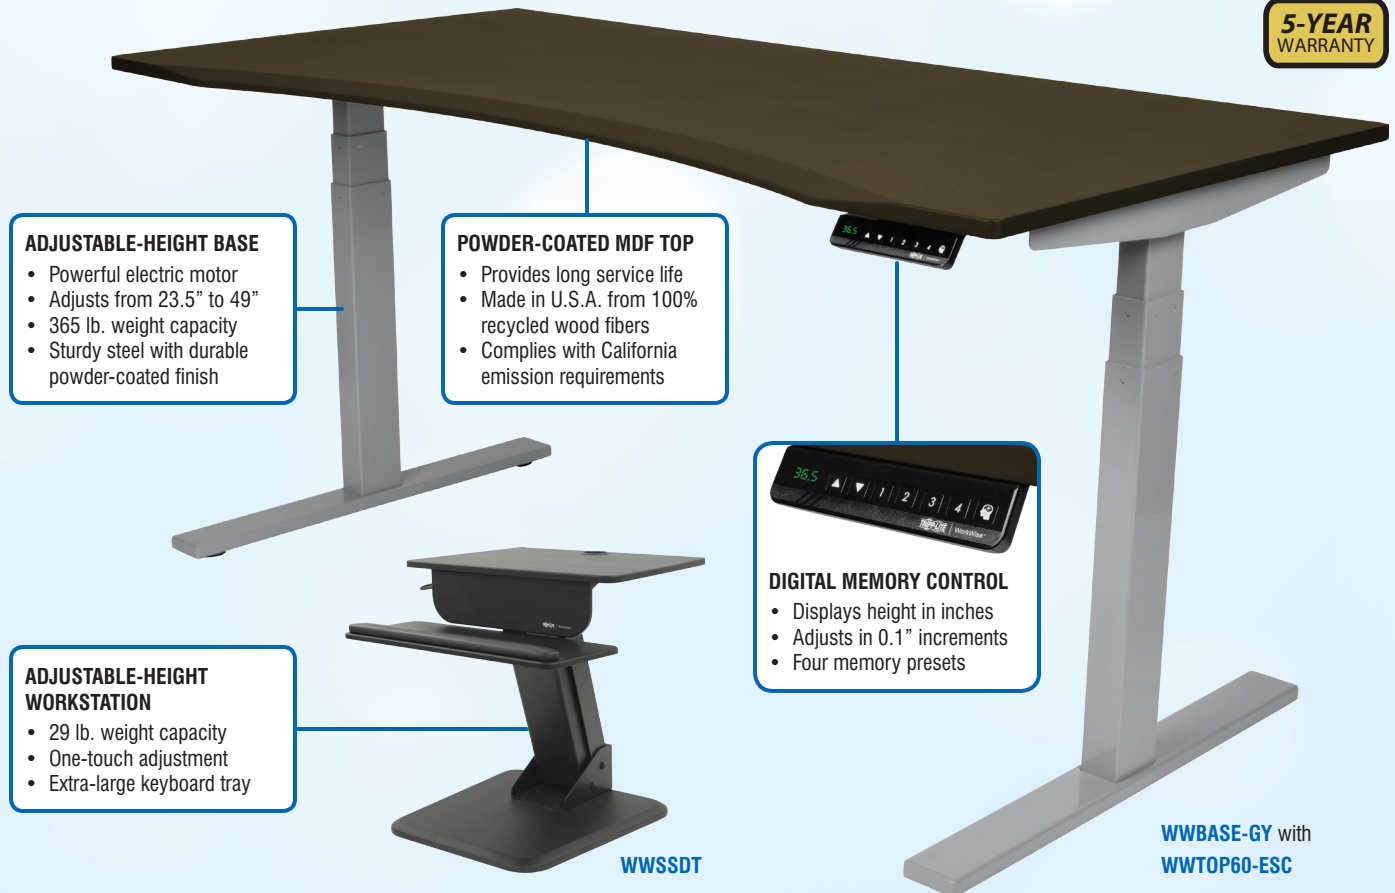

ACCESSORIES

- Desk clamp display mounts
- Desk clamp surge protectors
- Computer and device cables
- Chargers and charging cords

5-YEAR WARRANTY