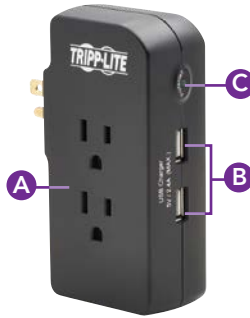

DIRECT PLUG-IN MODELS

Model: SK3BUAM