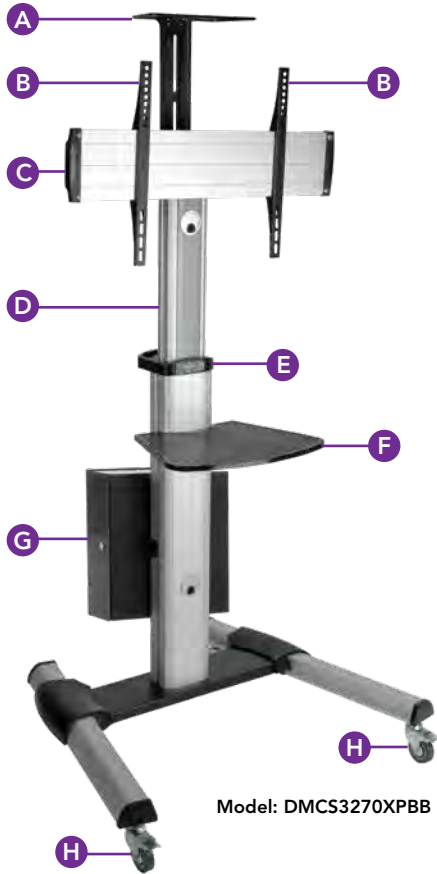

Key Benefits

BROAD COMPATIBILITY

- Carts support flat or curved screens from 32 to 70 inches and 60 to 100 inches.
- VESA-compliant brackets provide no-hassle display mounting.

EASY MOBILITY

- 4-inch swivel casters provide smooth rolling for easy resource sharing; locks keep the cart in position while at rest.
- Handles on the support columns help users guide movement.

CONVENIENT ADJUSTABILITY

- Height and tilt adjustments improve viewing angles and reduce glare.
- The DMCS3270XPBB display mount can be positioned for portrait or landscape viewing.

SPACE FOR COMPONENTS

- Upper shelf supports a webcam or projector.
- Lower shelf holds a laptop, tablet or other accessories.
- Cable management openings reduce cord clutter.

Feature Focus

Model: DMCS3270XPBB

Model: DMCS60100XXBB

- A** Upper Shelf for Webcam or Projector
- B** VESA-Compliant Mounting Brackets
- C** 90° Rotatable Mounting Plate
- D** Height-Adjustable Support Column(s)
- E** Handle(s) to Guide Movement
- F** Lower Shelf for Laptop or Accessories
- G** Rechargeable Battery System
- H** Heavy-Duty Casters