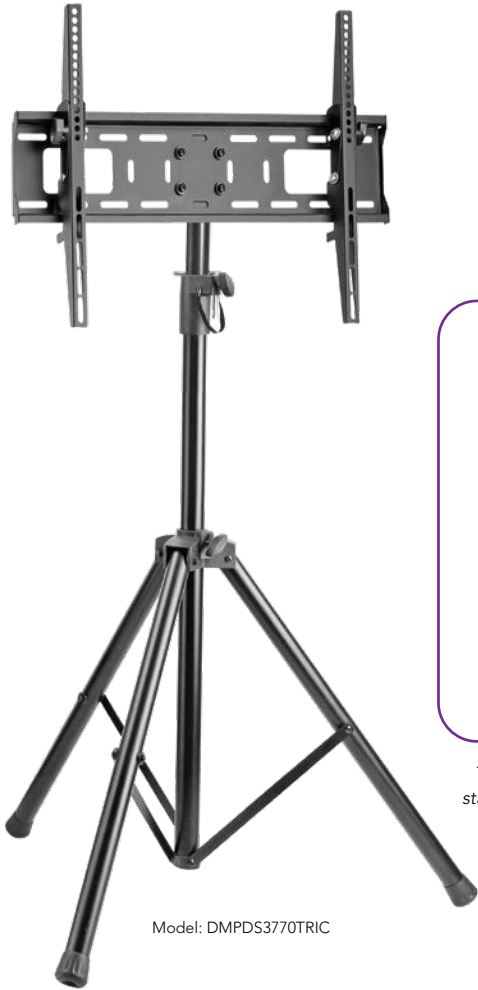

Portable Digital Signage Stands

Powering and Connecting Your World

Bring Video Messages Almost Anywhere

Tripp Lite's digital signage stands are compact, portable solutions for displaying video messages.

Perfect for:

A less expensive alternative to large rolling TV carts, the stands feature quick, easy setup. They work well in small spaces and are suitable for use as wayfinders, directories or other types of temporary or permanent digital signage.

Key Benefits

BROAD COMPATIBILITY

- Models are available to support screens from 23 to 70 inches.
- VESA-compliant brackets provide no-hassle display mounting.

CONVENIENT PORTABILITY

- Stands are designed for quick and easy setup.
- Most stands fold for compact transport and storage.
- DMPDS3255CF has handles and rear casters for smooth rolling.

EASY ADJUSTABILITY

- Tripod-style stands (DMPDS2342TRIC and DMPDS3770TRIC) feature adjustable height. Easy-grip knobs and a security pin lock the support pole in place.
- DMPDS3255F has leveling feet for extra stability.