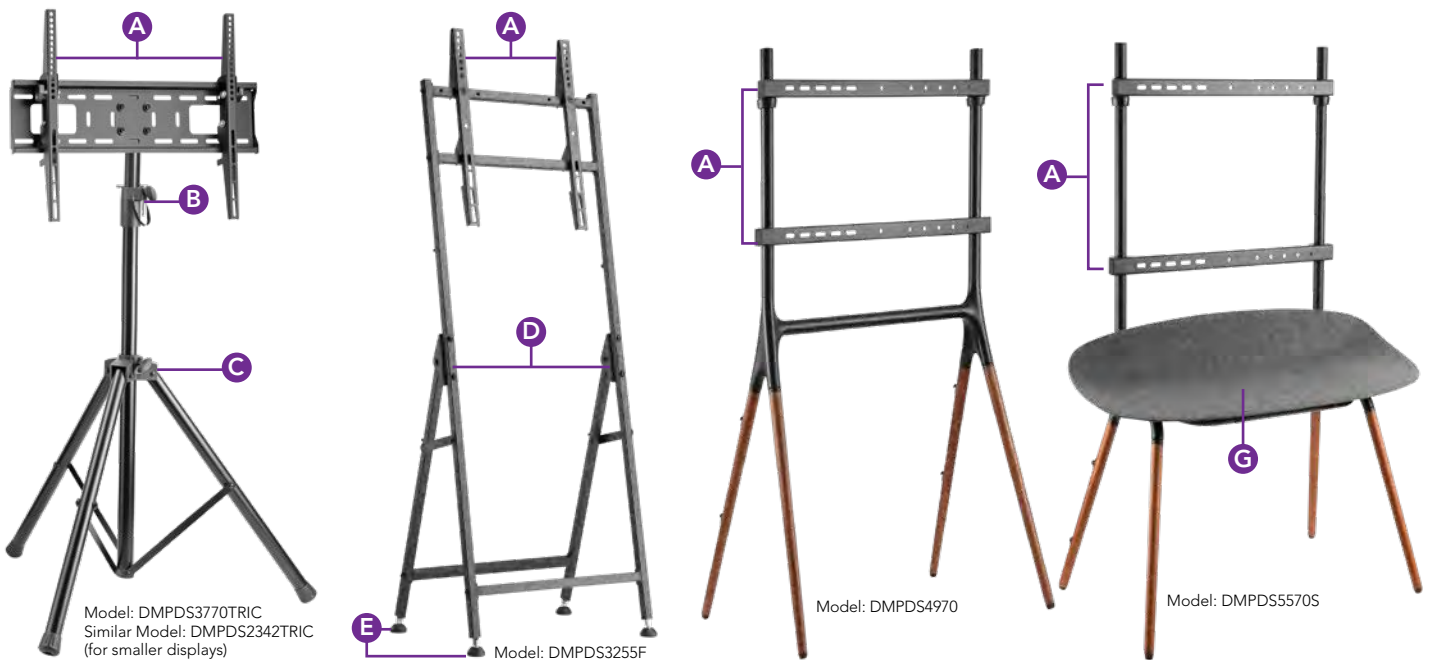

Feature Focus

- **A** VESA-Compliant Mounting Brackets
- **B** Height Adjustment
- **C** Folding Tripod Design
- **D** Fold-Flat Design
- **E** Adjustable Leveling Feet
- **F** Handles & Rear Casters for Easy Transport
- **G** Shelf for Peripherals

SPECIFICATIONS

Model	DMPDS2342TRIC	DMPDS3770TRIC	DMPDS3255F	DMPDS3255CF	DMPDS4970	DMPDS5570S
Form Factor Style	Folding Tripod	Folding Tripod	Folding	Folding	Easel	Easel
Supported Screen Sizes	23 to 42 in.	37 to 70 in.	32 to 55 in.	32 to 55 in.	49 to 70 in.	55 to 70 in.
Max. Weight Capacity	77 lb. (35 kg)	77 lb. (35 kg)	77 lb. (35 kg)	110 lb. (50 kg)	88 lb. (40 kg)	88 lb. (40 kg)
Display Orientation	Landscape	Landscape	Portrait or Landscape	Portrait or Landscape	Landscape	Landscape
Display Height Adjustment (Above the Floor)	45.67 to 70.87 in. (1160 to 1800 mm)	48.82 to 74.02 in. (1240 to 1880 mm)	—	—	—	—
VESA Mounting Patterns	75 x 75, 100 x 100, 200 x 100, 200 x 200	200 x 200, 300 x 300, 400 x 200, 400 x 400, 600 x 400	200 x 200, 300 x 200, 300 x 300, 400 x 200, 400 x 300, 400 x 400	75 x 75, 100 x 100, 200 x 200, 200 x 300, 300 x 400	200 x 200, 300 x 200, 300 x 300, 400 x 200, 400 x 300, 400 x 400, 600 x 400	200 x 200, 300 x 300, 400 x 200, 400 x 300, 400 x 400, 600 x 400
Frame Construction	Steel	Steel	Steel	Steel	Steel, Wood	Steel, Wood
Unit Dimensions (H x W x D)*	70.87 x 41.3 x 41.3 in. (1800 x 1050 x 1050 mm)	74 x 41.3 x 41.3 in. (1880 x 1050 x 1050 mm)	50.9 x 19.9 x 14.7 in. (1293 x 505 x 373 mm)	40.55 x 17.32 x 18.31 in. (1030 x 440 x 465 mm)	54.33 x 31.5 x 19.69 in. (1380 x 800 x 500 mm)	50.47 x 35.9 x 22.24 in. (1282 x 912 x 565 mm)
Unit Weight	9.6 lb. (4.35 kg)	11.5 lb. (5.22 kg)	10.3 lb. (4.67 kg)	15 lb. (6.8 kg)	18.7 lb. (8.48 kg)	25.2 lb. (11.43 kg)

Stands have a 5-year limited warranty and comply with RoHS standards. DMPDS4970 and DMPDS5570S include wire rope to prevent a mounted display from tipping. *Height listed is maximum height.

Learn more about Tripp Lite's full line of display mounts at triplite.com.